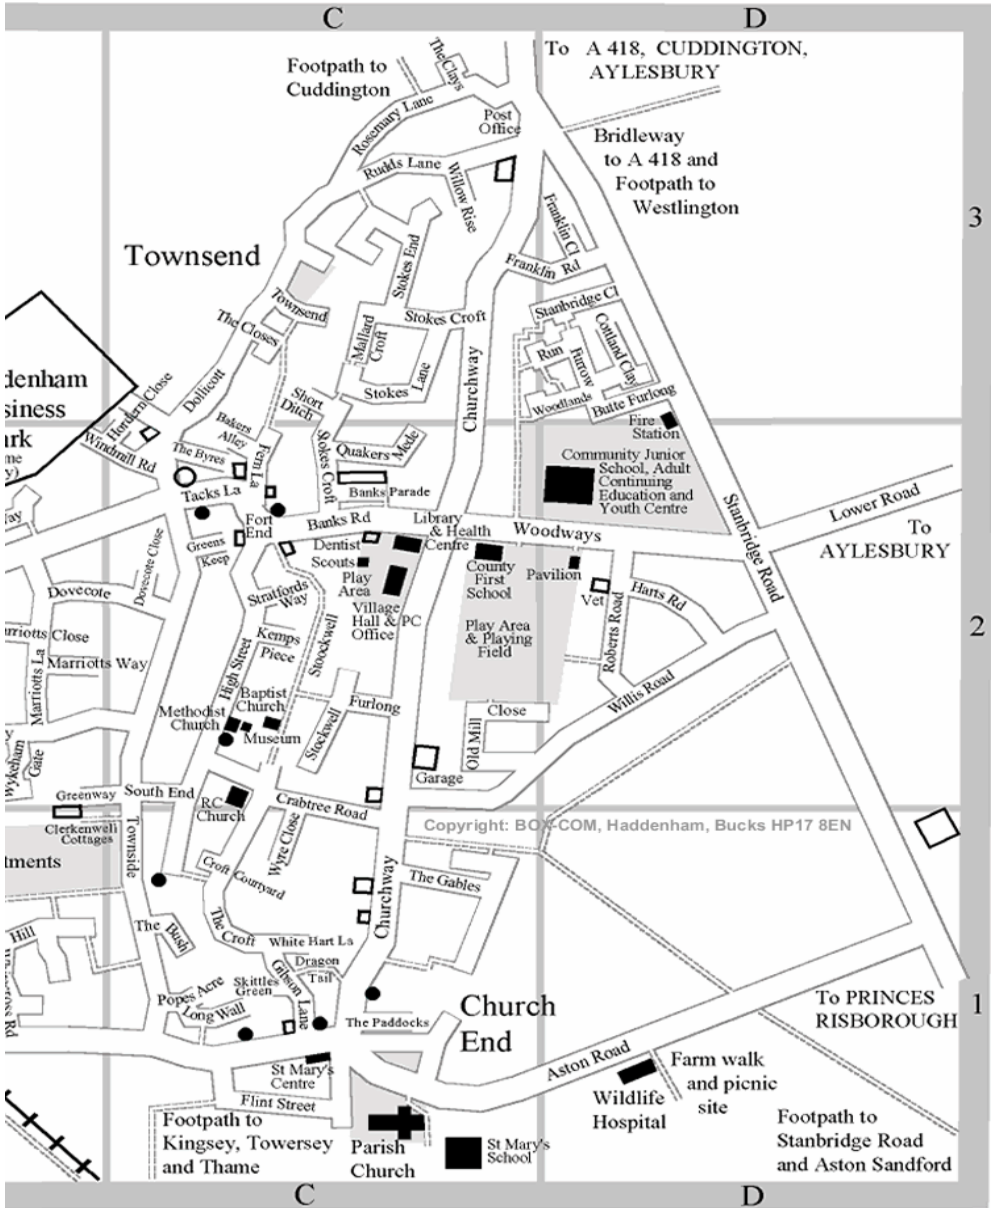

PLACES AND FACILITIES

Help us by sending updates by email: emailus@box-com.biz,
by using the request form on the Handbook page on www.haddenham.net
or by calling in to our office at 2 Thame Rd, opposite the Rising Sun pub.