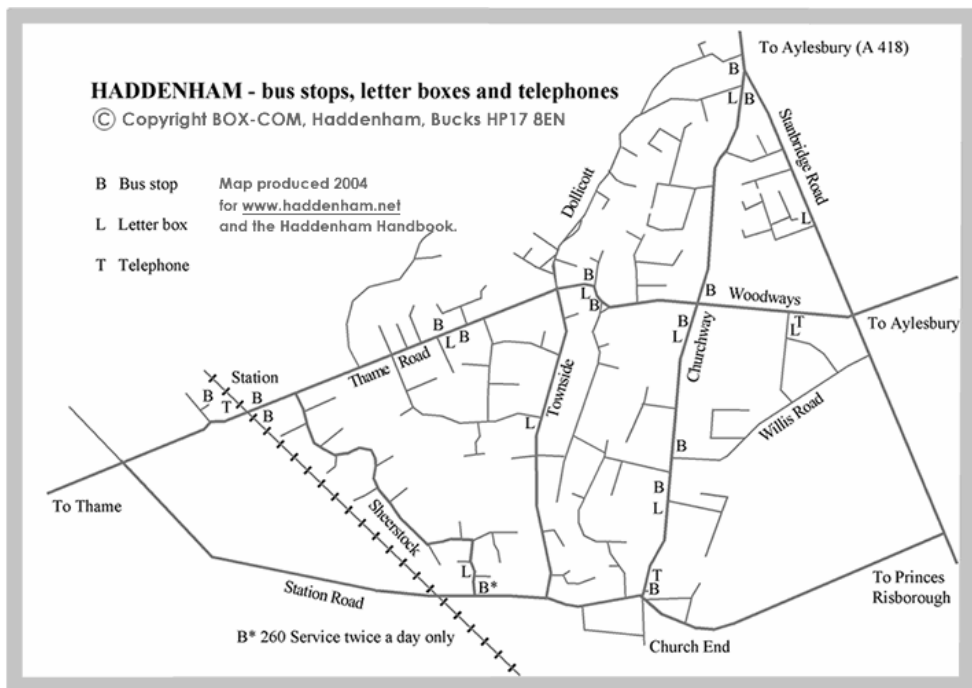

PLACES AND FACILITIES

See also 'Transport' in the Community Support Section

This map may also be viewed on www.haddenham.net on the Travel Page

Copies are also available on the back of copies of the main map and index, from BOX-COM – details as below.